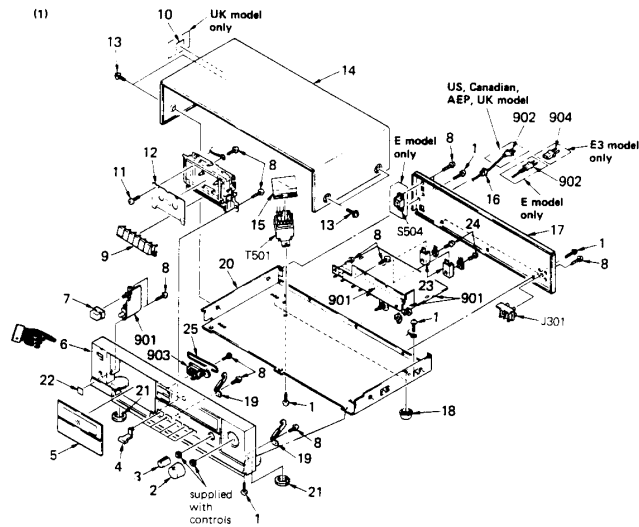

SONY

Hi-Fi Products
Service Bulletin

Model: TC-FX160

No. 74

Subject: Part Number for Front Panel

Date: May 24, 1989

Symptom:
(**)

The TC-FX160 is similar to the TC-FX150. The differences are listed in a one-page Service Manual (9-953-377-11). However, the part number for the front panel is not listed in this service manual.

Solution: Please add the following part number for the front panel to your service manual:

Description	Part Number
Front Panel TC-FX160	X-3318-956-1

CSA-13
Cassette Deck